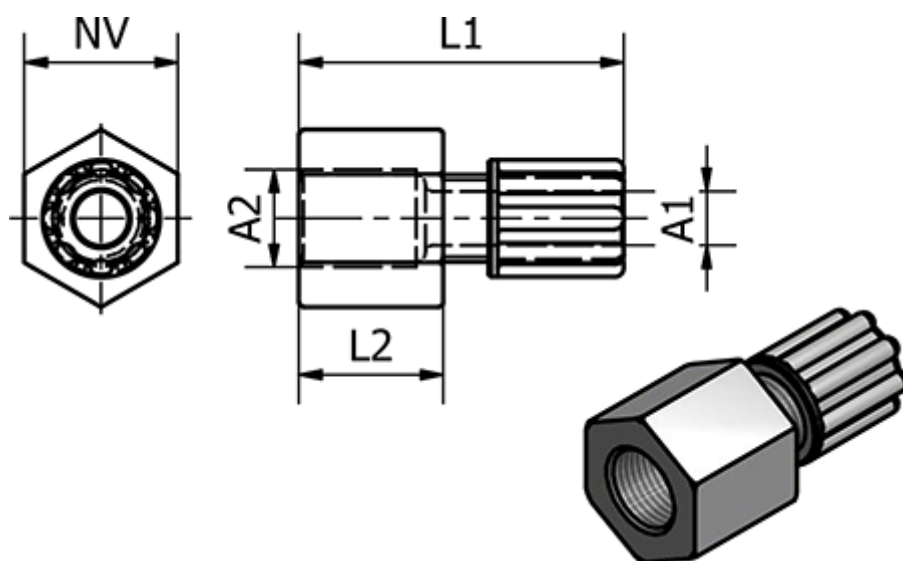

Article number: 58612072

Description: Push-on 120.72, Ø6/8 - G 1/2"
Straight

Measures

Ext. Hose Diameter A1	= 6/8
L1	= 41
L2	= 16
NV	= 27
Thread A2	= G 1/2"